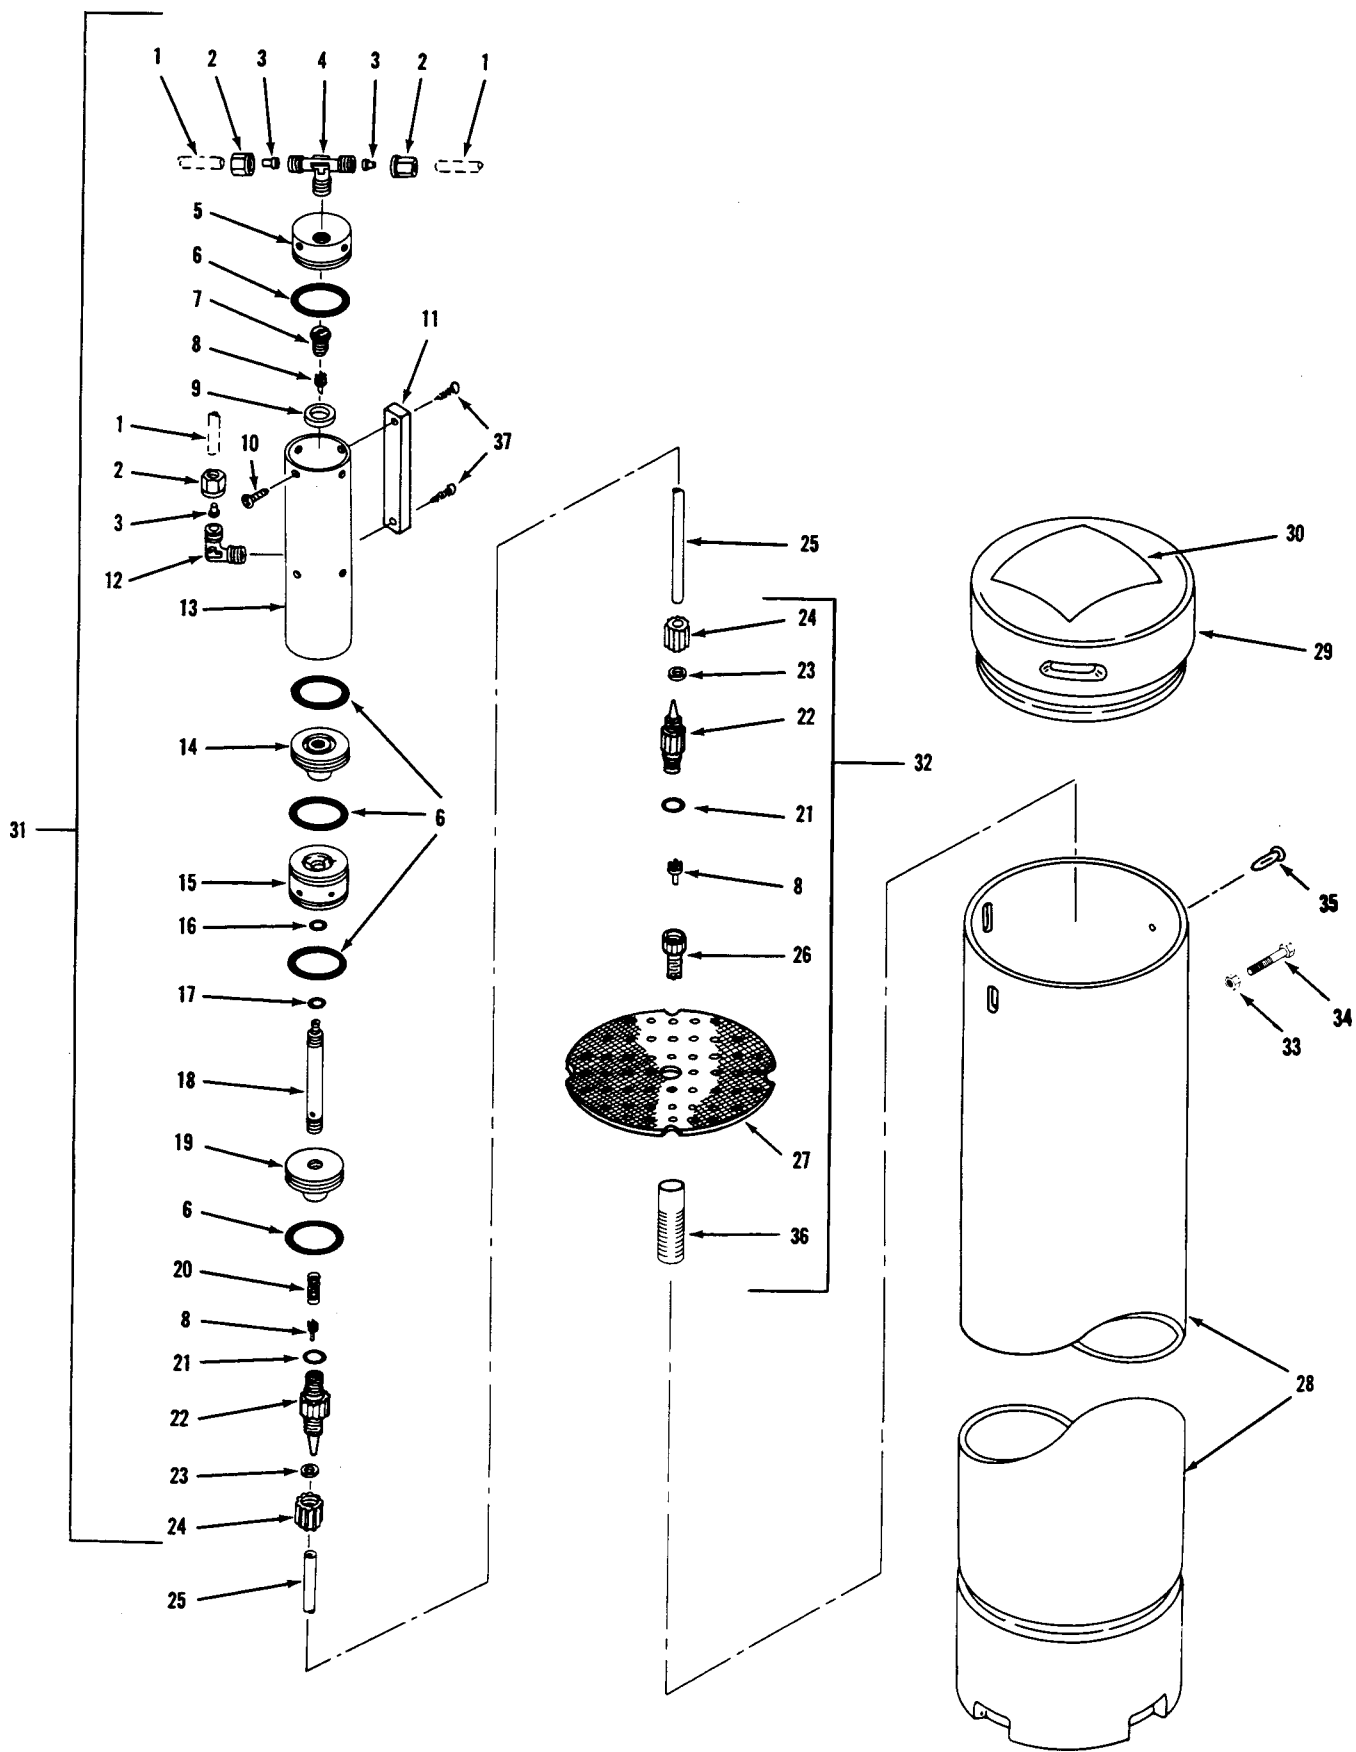

Cat. No. 00-8813-32

Rev. A 4/24/00

DCO#618

Parts List

SOFNER-GARD™ IRON CONTROL ACCESSORY CULLIGAN® MARK SERIES DELTRIN VALVE

MODELS FROM 1983

Table of Contents

Feeder and Reservoir Exploded View	2
Feeder and Reservoir Parts List	3
Control Valve Parts	4

Feeder and Reservoir Exploded View

Feeder and Reservoir Parts List

Item	Part Number	Description
	00-4465-18	Sofner-Gard™ Accessory
†1	00-3031-28	Brine Line Tubing 5/16-inch
2	P0-3031-93	Polypropylene Nut 5/16-inch / MP 25
3	P0-3031-92	Insert - Plastic / MP 25
4	00-3030-85	Polypropylene Tee
5	00-3312-96	Upper Bulkhead
6	00-3084-58	O-ring
7	00-3312-95	Retainer
8	00-9600-84	Poppet Guide Valve
9	P0-2037-05	Gasket / MP 100
10	00-3185-04	Screw, (8 Required)
11	00-3312-90	Bracket
12	00-3030-84	Polypropylene Ell
13	00-3312-98	Cylinder
14	00-3312-97	Upper Piston
15	00-3312-92	Lower Bulkhead
16	P0-3084-07	O-ring 5/8" O.D. (Inside of Lower Bulkhead) / MP 25
17	00-5034-64	O-ring, 11/32" O.D. (Transfer Tube)
18	00-3312-94	Transfer Tube
19	00-3312-70	Lower Piston
20	00-3312-91	Spring
21	00-3084-54	O-ring
22	00-9600-27	Fitting, Plastic
23	00-9600-81	Tubing Ring
24	00-4493-89	Knurled Nut
25	00-9600-65	Suction Tubing (per foot)
**26	00-9600-89	Fitting Plastic
**27	00-3045-52	Support Plate with Screen
28	00-2100-73	Reservoir
29	00-2100-71	Reservoir Cover
30	00-5710-82	Refill Decal
31	00-3315-48	Sofner-Gard Feeder Assembly
32	00-3315-69	Foot Valve Assembly
33	00-3184-03	Nut - Hex, PVC
34	00-3184-04	Bolt - Hex, PVC
35	00-4448-60	Clip Cover Retainer (2 req'd.)
**36	00-2325-53	Strainer Screen
37	00-3184-92	Screw
*	00-4468-93	Sofner-Gard Identification Decal

† Furnished in 100 ft. rolls, Specify Number of Feet

* Not Illustrated

** Not available as separate parts; order PN 00-3315-69 Food Valve Assembly (Item 32)

MP denotes a Multi-Pack quantity

Control Valve Parts List