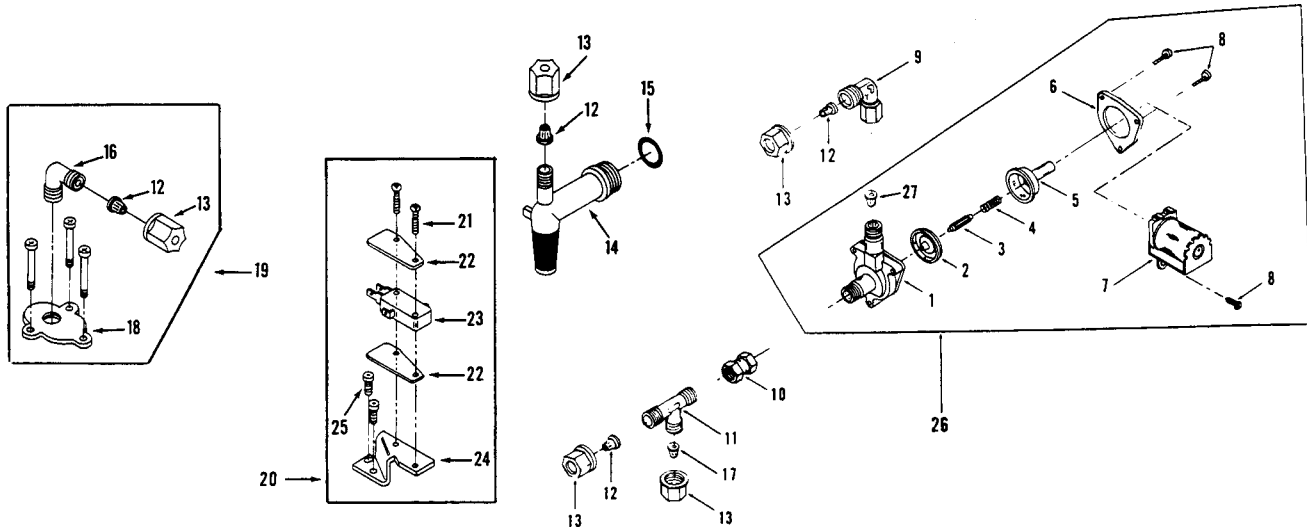

Feeder and Reservoir Exploded View

Feeder and Reservoir Parts List

Item	Part Number	Description
	00-4465-18	Sofner-Gard™ Accessory
†1	00-3031-28	Brine Line Tubing 5/16-inch
2	P0-3031-93	Polypropylene Nut 5/16-inch / MP 25
3	P0-3031-92	Insert - Plastic / MP 25
4	00-3030-85	Polypropylene Tee
5	00-3312-96	Upper Bulkhead
6	00-3084-58	O-ring
7	00-3312-95	Retainer
8	00-9600-84	Poppet Guide Valve
9	P0-2037-05	Gasket / MP 100
10	00-3185-04	Screw, (8 Required)
11	00-3312-90	Bracket
12	00-3030-84	Polypropylene Ell
13	00-3312-98	Cylinder
14	00-3312-97	Upper Piston
15	00-3312-92	Lower Bulkhead
16	P0-3084-07	O-ring 5/8" O.D. (Inside of Lower Bulkhead) / MP 25
17	00-5034-64	O-ring, 11/32" O.D. (Transfer Tube)
18	00-3312-94	Transfer Tube
19	00-3312-70	Lower Piston
20	00-3312-91	Spring
21	00-3084-54	O-ring
22	00-9600-27	Fitting, Plastic
23	00-9600-81	Tubing Ring
24	00-4493-89	Knurled Nut
25	00-9600-65	Suction Tubing (per foot)
**26	00-9600-89	Fitting Plastic
**27	00-3045-52	Support Plate with Screen
28	00-2100-73	Reservoir
29	00-2100-71	Reservoir Cover
30	00-5710-82	Refill Decal
31	00-3315-48	Sofner-Gard Feeder Assembly
32	00-3315-69	Foot Valve Assembly
33	00-3184-03	Nut - Hex, PVC
34	00-3184-04	Bolt - Hex, PVC
35	00-4448-60	Clip Cover Retainer (2 req'd.)
**36	00-2325-53	Strainer Screen
37	00-3184-92	Screw
*	00-4468-93	Sofner-Gard Identification Decal

† Furnished in 100 ft. rolls, Specify Number of Feet

* Not Illustrated

** Not available as separate parts; order PN 00-3315-69 Food Valve Assembly (Item 32)

MP denotes a Multi-Pack quantity

Control Valve Parts List